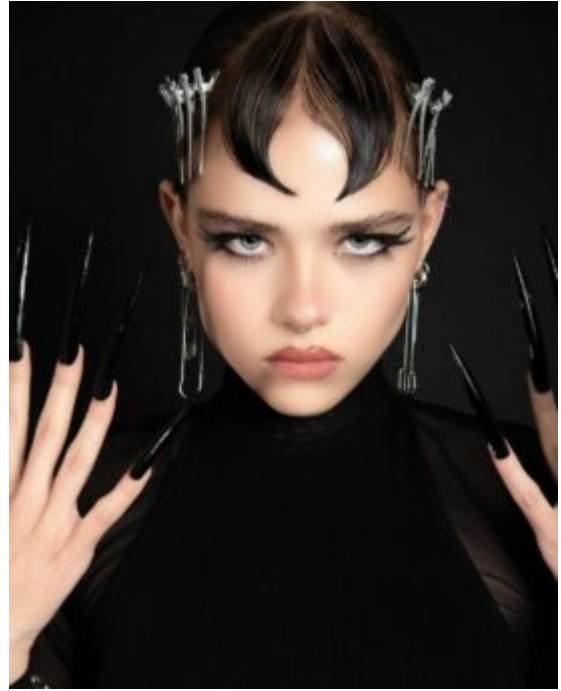

TRUE MODELS

Gabriele Pet

173 | 80 / 59 / 89 / 38 | Light Brown / Green

TRUE MODELS

Gabriele Pet

173 | 80 / 59 / 89 / 38 | Light Brown / Green

TRUE MODELS

Gabriele Pet

173 | 80 / 59 / 89 / 38 | Light Brown / Green

TRUE MODELS

Gabriele Pet

173 | 80 / 59 / 89 / 38 | Light Brown / Green

TRUE MODELS

Gabriele Pet

173 | 80 / 59 / 89 / 38 | Light Brown / Green

TRUE MODELS